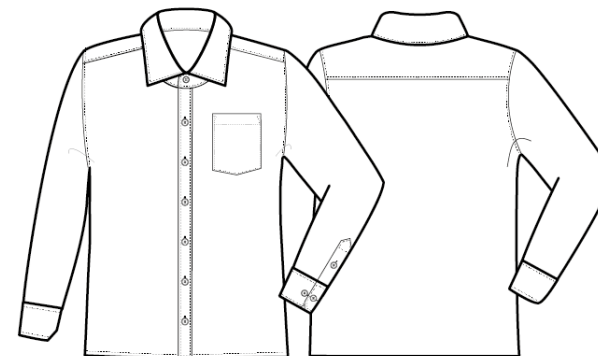

PR200 Men's Long Sleeve Poplin Shirt

Description

A men's long sleeve Poplin shirt available in 28 colours. This classic work shirt has a stiffened formal cut collar and a left chest open mitred pocket. The long sleeve style has button fastened cuffs, making for a smart and stylish shirt.

Product Features:

- Formal collar styling
- Left chest open Mitred pocket
- Two button adjustable cuff

Available In:

14.5, 15, 15.5, 16, 16.5, 17, 17.5, 18, 18.5, 19, 20*, 21*, 22*, 23*

Certifications:

Colours:

Colour	Pantone	C	M	Y	K	Colour	Pantone	C	M	Y	K
Aqua	344c	32	0	30	0	Navy *	533c	95	72	15	67
Aubergine	7449c	65	98	21	83	Orange	172c	0	73	87	0
Black *	Black c	0	0	0	100	Pink	670c	1	17	0	0
Bottle	7736c	56	0	58	78	Purple *	7447c	77	85	6	18
Brown	4975c	36	84	59	85	Red *	201c	7	100	68	32
Burgundy *	209c	20	97	40	58	Rich Violet	7677c	68	78	0	0
Dark Grey *	425c	52	29	30	78	Royal *	7686c	100	73	0	0
Emerald	7728c	93	0	75	55	Sapphire	2144c	95	53	0	0
Hot Pink	215c	66	100	26	24	Silver *	429c	21	11	9	23
Khaki	7536c	11	13	30	32	Steel *	Cool grey 11c	44	34	22	77
Light Blue *	2707c	20	6	0	0	Sunflower	7411c	0	42	75	2
Lilac	2085c	9	16	0	0	Turquoise *	7703c	79	2	10	11
Lime *	2302c	33	7	74	5	White *	White	0	0	0	0
Mid Blue *	2135c	62	39	0	0						
Natural	4755c	3	16	20	9						

Fabric:

65% Polyester, 35% Cotton Poplin, 105gsm.

Suggested Decoration:

Screen Print, Transfer Print, Embroidery

Country of Origin:

Bangladesh

Commodity Code:

6205 30 0000

Features:

Wash Care:

Carton Information:

Sizes	Carton	Pack	SKU's	Carton Weight	Carton Dimensions
14.5" - 17.5"	36	6	196	13kg	60cmx61cmx24cm
18" - 19"	12	3	84	13kg	60cmx61cmx24cm
20" - 22" B&W	12	3	6	5.2kg	60cmx61cmx24cm
20" - 23"	6	2	50	5.2kg	60cmx61cmx24cm

Garment Sizes:

Collar"	14½	15	15½	16	16½	17	17½	18	18½	19	20	21	22	23
Collar cm	37	38	39.5	41	42	43	44.5	46	47	48	50	52	54	56
Chest to fit"	34	36	38	40	42	44	46	48	50	52	54	58	62	66
Chest to fit cm	87	92	96	102	107	111	117	122	127	132	137	147	157	167
Chest actual cm	109	114	119	124	129	134	139	144	149	154	159	169	179	189
Call size	S	S/M	M	M/L	L	L/XL	XL	XL/2XL	2XL	2XL/3XL	3XL	4XL	5XL	6XL
Back length cm	77	77	78	78	79	79	79	80	80	81	81	82	82	83